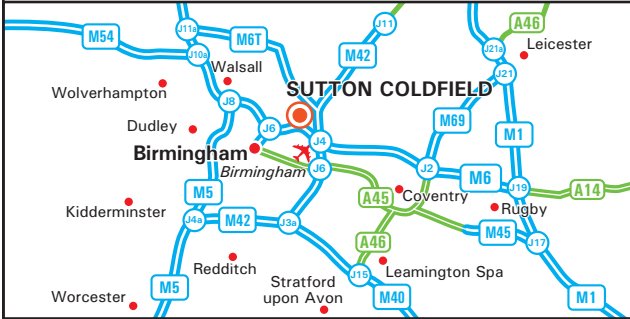

# BAYLISS

**Bayliss Limited**  
Gate Lane, Boldmere  
Sutton Coldfield  
West Midlands, B73 5TR  
Plumbers Merchant & Bathroom Centre  
Tel: 0121 354 2236 - Fax: 0121 354 2237

- From the M6**
- Leave the motorway at junction 6 (signed Birmingham (Cen), A38(M), Birmingham (NE) & A38).
  - Join the A5127 following signs for Sutton Coldfield,
  - Continue on the A5127 for 2 miles, until the junction with the A452.
  - Turn left onto the A452 (Chester Road).
  - Pass under the railway bridge and turn right at the traffic lights onto the B4142 Boldmere Road.
  - Continue for just under a mile and turn right onto Gate Lane (just after the Harvester public house).
  - We are located on the left hand side (see inset).
- From the M42 Northbound / Airport**
- Leave the M42 at junction 7 (signed The North West, Birmingham (E, N & Cen) & M6).
  - Join the M6 towards Birmingham.
  - Follow directions above "From the M6".
- From the M42 Southbound**
- Leave the M42 at junction 8a (signed Birmingham (E, N & Cen) & M6).
  - Join the M6 towards Birmingham.
  - Follow directions above "From the M6".
- By Train**
- Sutton Coldfield receives services from Birmingham New Street, Lichfield and Redditch.
  - Taxis are available from outside the station.
  - For further information on times and fares, please telephone the National Rail Enquiry Line on 08457 48 49 50.