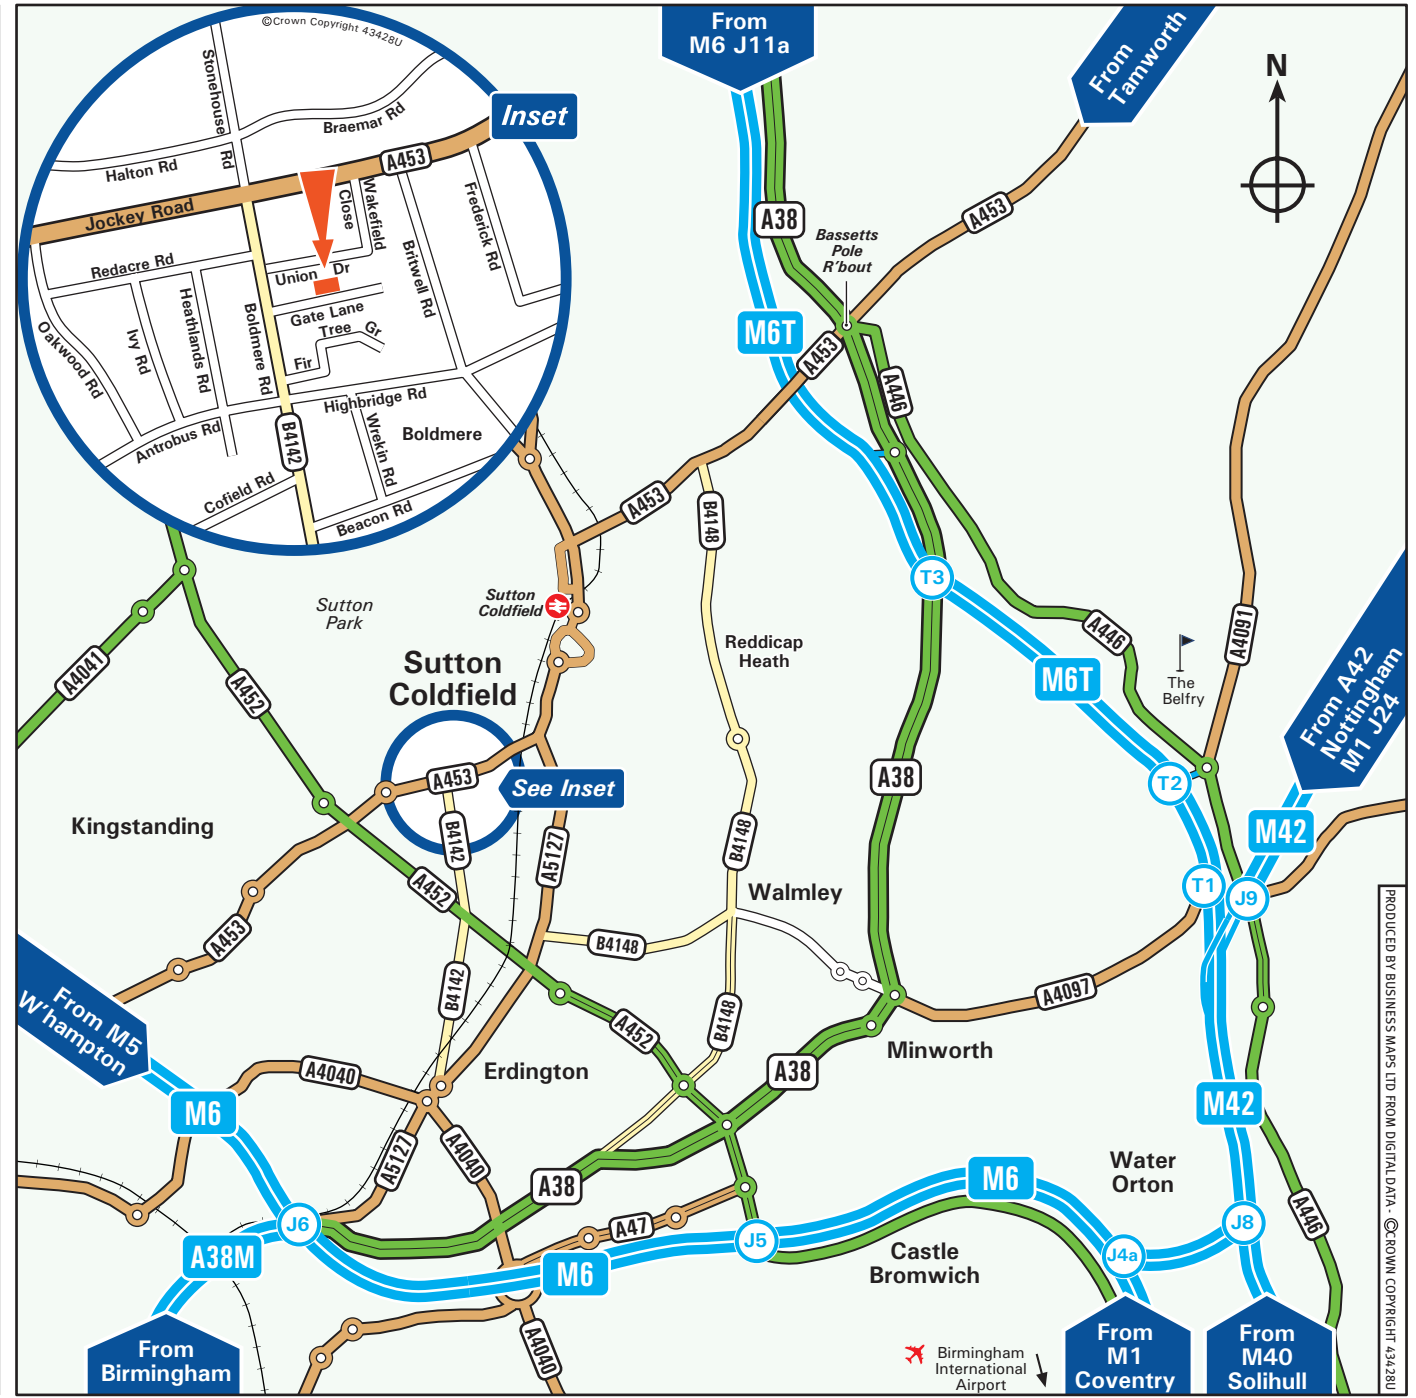

# BAYLISS

**Bayliss Limited**  
Gate Lane, Boldmere  
Sutton Coldfield  
West Midlands, B73 5TR  
Plumbers Merchant & Bathroom Centre  
Tel: 0121 354 2236 - Fax: 0121 354 2237

- From the M6**
- Leave the motorway at junction 6 (signed Birmingham (Cen), A38(M), Birmingham (NE) & A38).
  - Join the A5127 following signs for Sutton Coldfield,
  - Continue on the A5127 for 2 miles, until the junction with the A452.
  - Turn left onto the A452 (Chester Road).
  - Pass under the railway bridge and turn right at the traffic lights onto the B4142 Boldmere Road.
  - Continue for just under a mile and turn right onto Gate Lane (just after the Harvester public house).
  - We are located on the left hand side (see inset).
- From the M42 Northbound / Airport**
- Leave the M42 at junction 7 (signed The North West, Birmingham (E, N & Cen) & M6).
  - Join the M6 towards Birmingham.
  - Follow directions above "From the M6".
- From the M42 Southbound**
- Leave the M42 at junction 8a (signed Birmingham (E, N & Cen) & M6).
  - Join the M6 towards Birmingham.
  - Follow directions above "From the M6".
- By Train**
- Sutton Coldfield receives services from Birmingham New Street, Lichfield and Redditch.
  - Taxis are available from outside the station.
  - For further information on times and fares, please telephone the National Rail Enquiry Line on 08457 48 49 50.

PRODUCED BY BUSINESS MAPS LTD FROM DIGITAL DATA. ©CROWN COPYRIGHT 754280